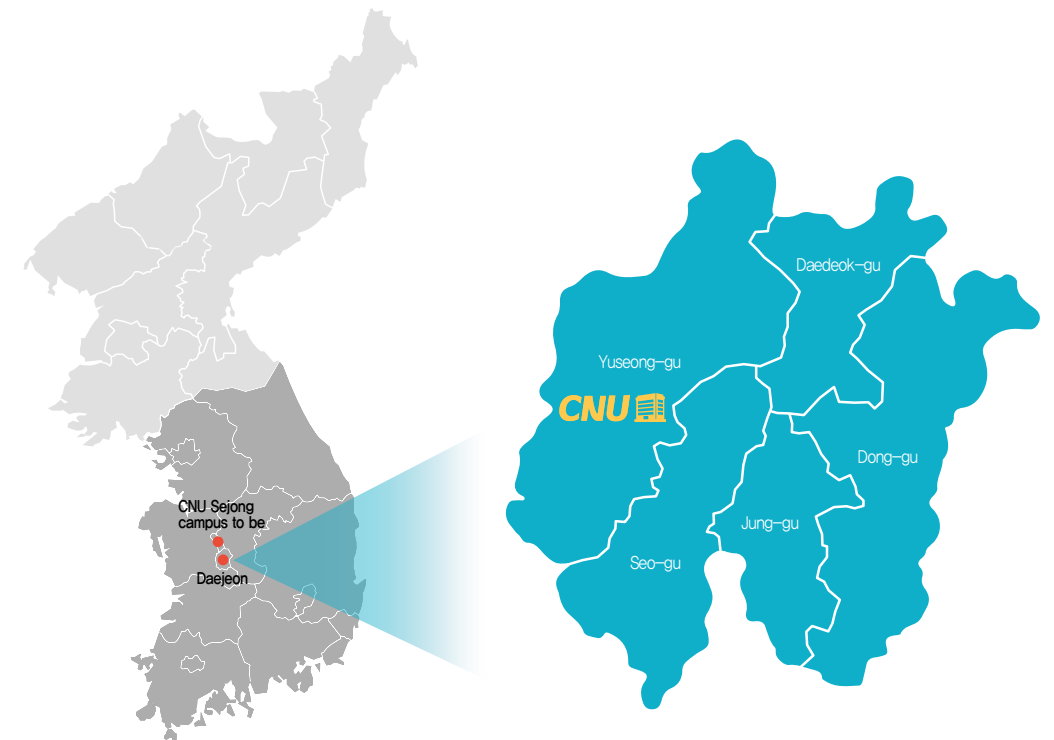

CAMPUSES

KEY FIGURES

21,116 undergraduate / graduate students

420 partner institutions from 65 countries

1,600 academic faculty & staff

1,164 international students from 65 countries